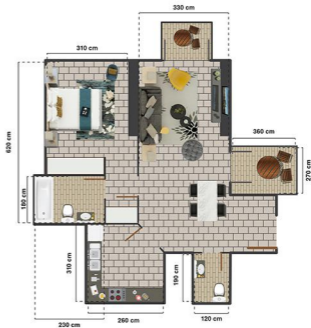

Total area

735.60 sq ft

Type 08 - 1 Bedroom

Total area

842.60 sq ft

TYPICAL FLOORPLAN

26th - 32nd FLOOR PLAN

Type 01 - 1 Bedroom