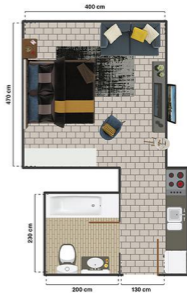

TYPICAL FLOORPLAN

4th - 16th / 18th - 23rd FLOOR PLAN

Type 01 - 1 Bedroom

Total area

817.54 sq ft

**Type 02 - Studio**

Total area

334.95 sq ft

Type 03 - Studio

Total area

437.76 sq ft

**Type 04 - Studio**

Total area

424.52 sq ft

Type 05 - Studio

Total area

424.52 sq ft

**Type 06 - Studio**

Total area

437.23 sq ft

Type 07 - Studio

Total area

30,74 sq ft

Type 08 - 1 Bedroom