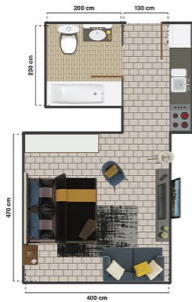

TYPICAL FLOORPLAN

4th - 16th / 18th - 23rd FLOOR PLAN

Type 01 - 1 Bedroom

Total area

817.54 sq ft

**Type 02 - Studio**

Total area

334.95 sq ft

Type 03 - Studio

Total area

437.76 sq ft

**Type 04 - Studio**

Total area

424.52 sq ft

Type 05 - Studio

Total area

424.52 sq ft

**Type 06 - Studio**

Total area

437.23 sq ft

Type 07 - Studio

Total area

30,74 sq ft

Type 08 - 1 Bedroom

Total area	831.29 sq ft
------------	--------------

Type 09 - 1 Bedroom

Total area

749.06 sq ft

**Type 10 - Studio**

Total area

617.84 sq ft

Type 11 - Studio