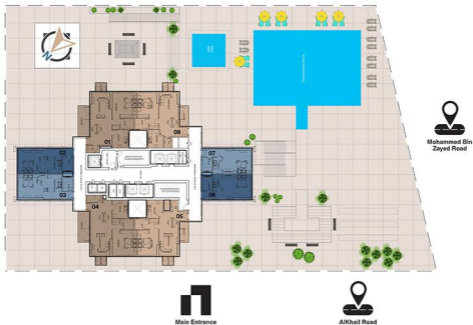

TYPICAL FLOORPLAN

4th - 16th / 18th - 23rd FLOOR PLAN

Type 01 - 1 Bedroom

Total area

817.54 sq ft

**Type 02 - Studio**

Total area

334.95 sq ft

Total area

735.60 sq ft

Type 08 - 1 Bedroom

Total area

842.60 sq ft

TYPICAL FLOORPLAN

26th - 32nd FLOOR PLAN

Type 01 - 1 Bedroom