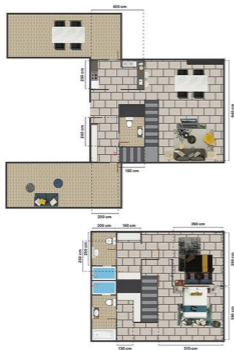

TYPICAL FLOORPLAN

4th - 16th / 18th - 23rd FLOOR PLAN

Type 01 - 1 Bedroom

Total area

817.54 sq ft

**Type 02 - Studio**

Total area

334.95 sq ft

Type 04 - Studio

Total area

424.20 sq ft

TYPICAL FLOORPLAN

34th - 37th FLOOR PLAN

Type 01 - Duplex

Total area

2709.16 sq ft