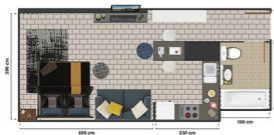

Type 03 - Studio

Total area

424.42 sq ft