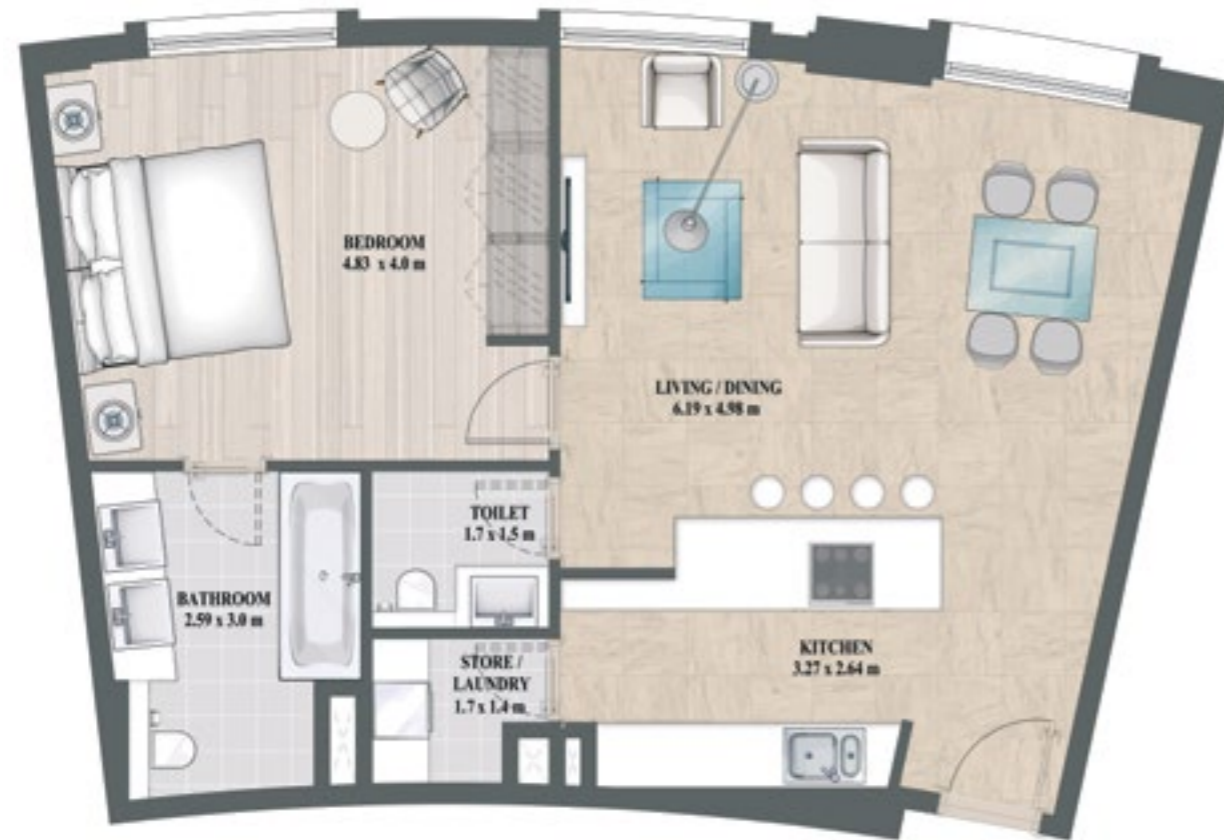

ALANDALUS
AT JUMEIRAH GOLF ESTATES

LIVE IT TO BELIEVE IT

1 BEDROOM TYPE B

| | Sqm | Sqft |
|-----------------------|-----|------|
| Average of Total Area | 72 | 777 |
| Minimum of Total Area | 72 | 777 |
| Maximum of Total Area | 72 | 778 |

TOWER D

2ND LOWER GROUND FLOOR

1ST LOWER GROUND FLOOR

LEGEND

- One Bedroom Apartment
- Two Bedroom Apartment
- Three Bedroom Apartment
- Four Bedroom Apartment
- Hallway & Services
- Uncovered Terraces
- Covered Terraces
- Storage Area
- Garden

TOWER D

GROUND FLOOR

1ST FLOOR

LEGEND

- One Bedroom Apartment
- Two Bedroom Apartment
- Three Bedroom Apartment
- Four Bedroom Apartment
- Hallway & Services
- Uncovered Terraces
- Covered Terraces
- Storage Area
- Garden

TOWER D

4TH FLOOR

5TH FLOOR

LEGEND

- One Bedroom Apartment
- Four Bedroom Apartment
- Covered Terraces
- Two Bedroom Apartment
- Hallway & Services
- Storage Area
- Three Bedroom Apartment
- Uncovered Terraces
- Garden